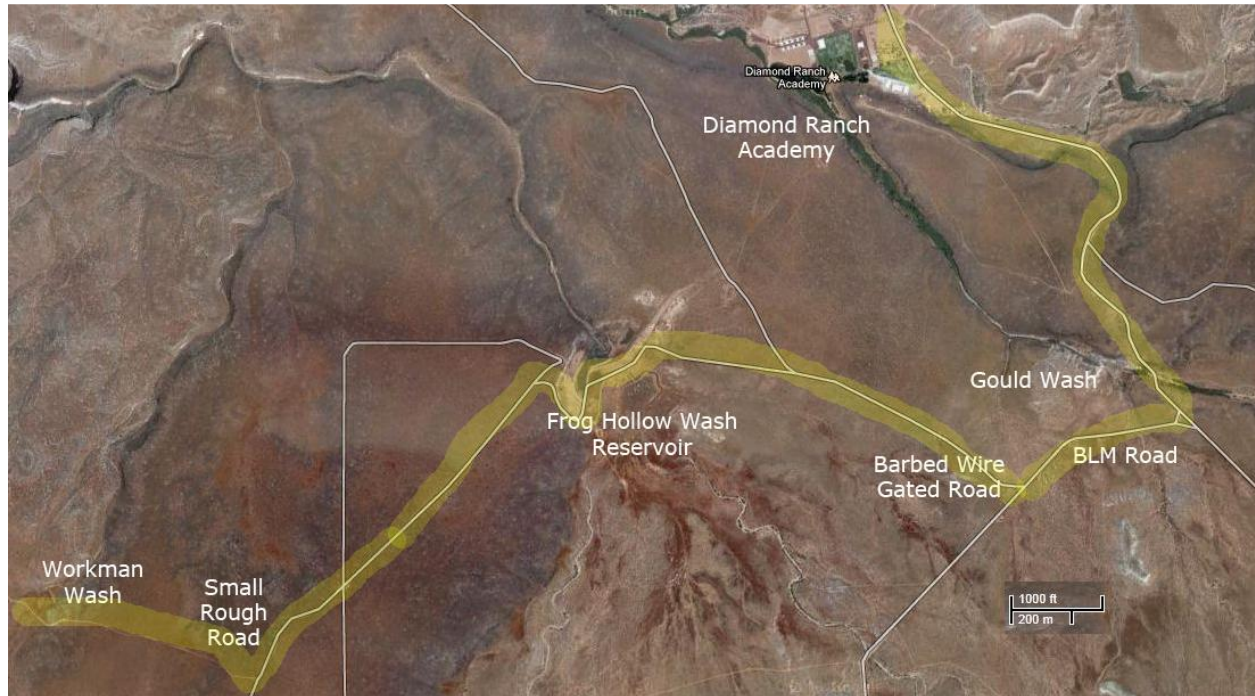

## Directions to Mollies Nipple

### Directions

Drive 3.3 miles east from Hurricane on SR 59 then right to the Diamond Ranch Academy.  
Drive 3.3 miles from SR59 past the Academy, through Gould Wash to a BLM road on the right.  
Turn right, drive 1/3 mile and turn right onto a small road gated with barbed wire.  
Drive 0.8 miles through dry Frog Hollow Wash Reservoir.  
After 1.3 miles turn right on a small rocky road heading west.  
Drive through Workman Wash. Then Park 1 mile from the destination just before a rocky steep gully.