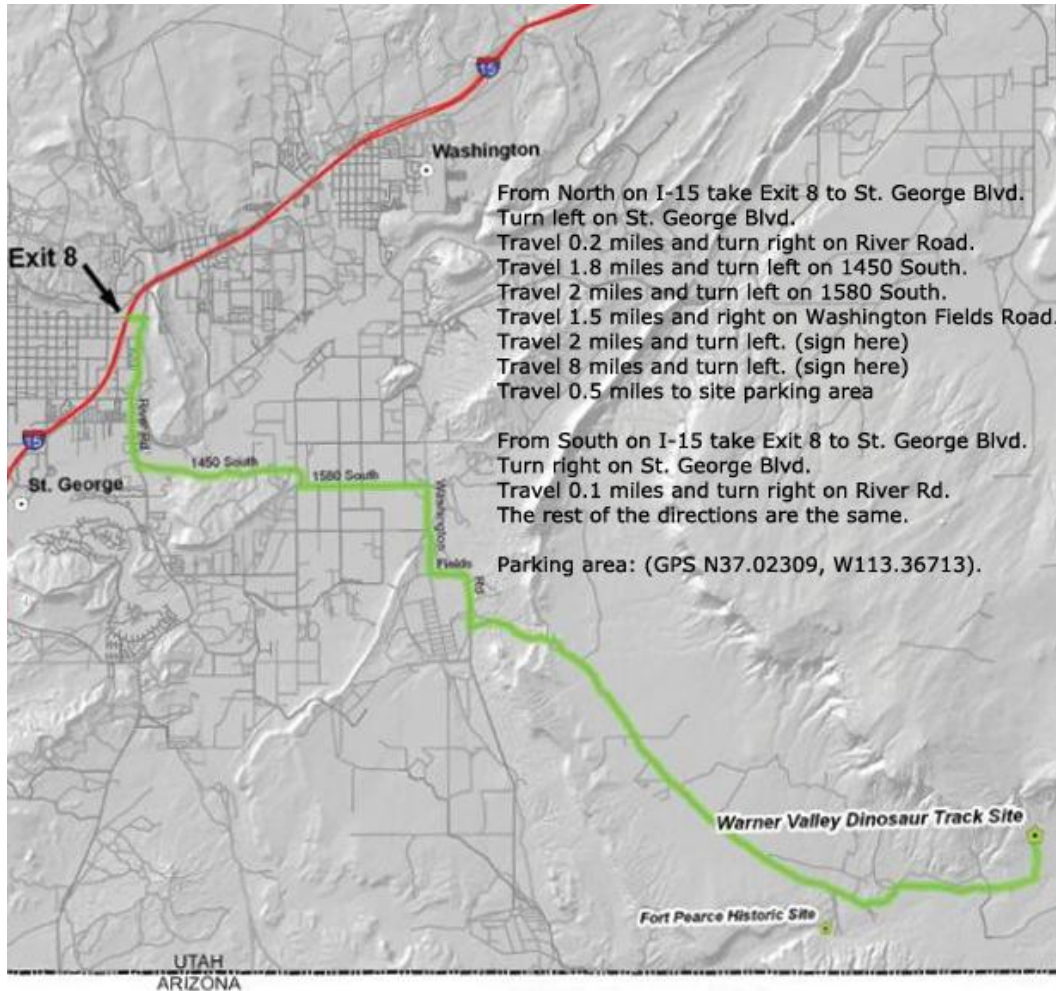

Warner Valley Dinosaur Tracks

Directions

- If travelling from St George follow the directions on the above map.
- From hurricane drive south on 700W 2.2 miles to Airport Road.
- Turn right onto Airport road and drive 4.3 miles south.
- The Warner Valley Road forks off to the south-west at the sign.
- The tracks are a further 8.9 miles from here.