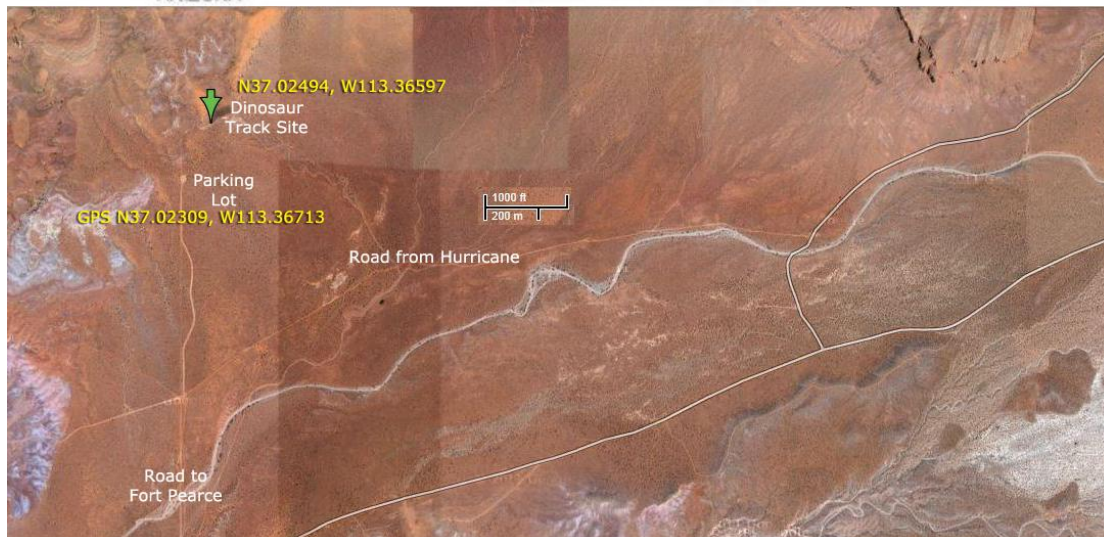

Warner Valley Dinosaur Tracks

Directions

- If travelling from St George follow the directions on the above map.
- From hurricane drive south on 700W 2.2 miles to Airport Road.
- Turn right onto Airport road and drive 4.3 miles south.
- The Warner Valley Road forks off to the south-west at the sign.
- The tracks are a further 8.9 miles from here.